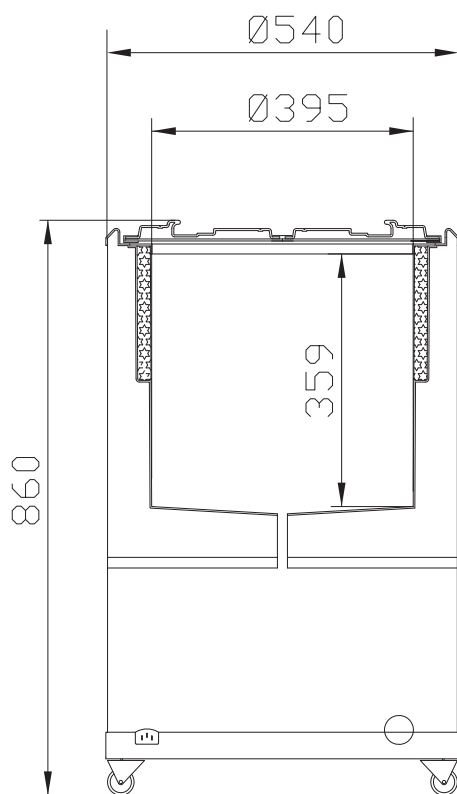

CC 48

CAN COOLER WITH ICE-LINING

All measurements in mm

Height, mm	860
Width, mm	Ø540

VESTFROST
SOLUTIONS

A/S Vestfrost
Falkevej 12
DK-6705 Esbjerg Ø
www.vestfrostsolutions.com