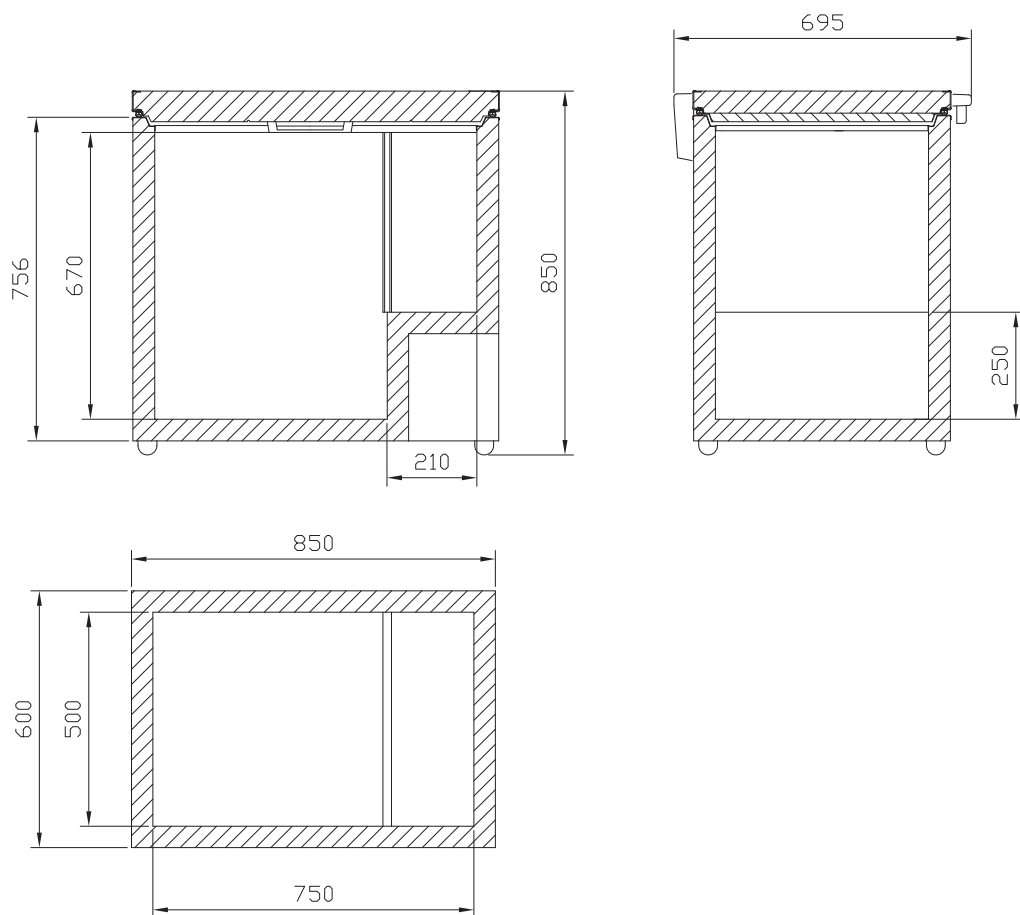

HF 240

ECONOMY CHEST FREEZER

All measurements in mm

Height, mm	850
Width, mm	850
Depth, mm	600
Incl. handle and hinge, mm	695

VESTFROST
SOLUTIONS

A/S Vestfrost
Falkevej 12
DK-6705 Esbjerg Ø
www.vestfrostsolutions.com