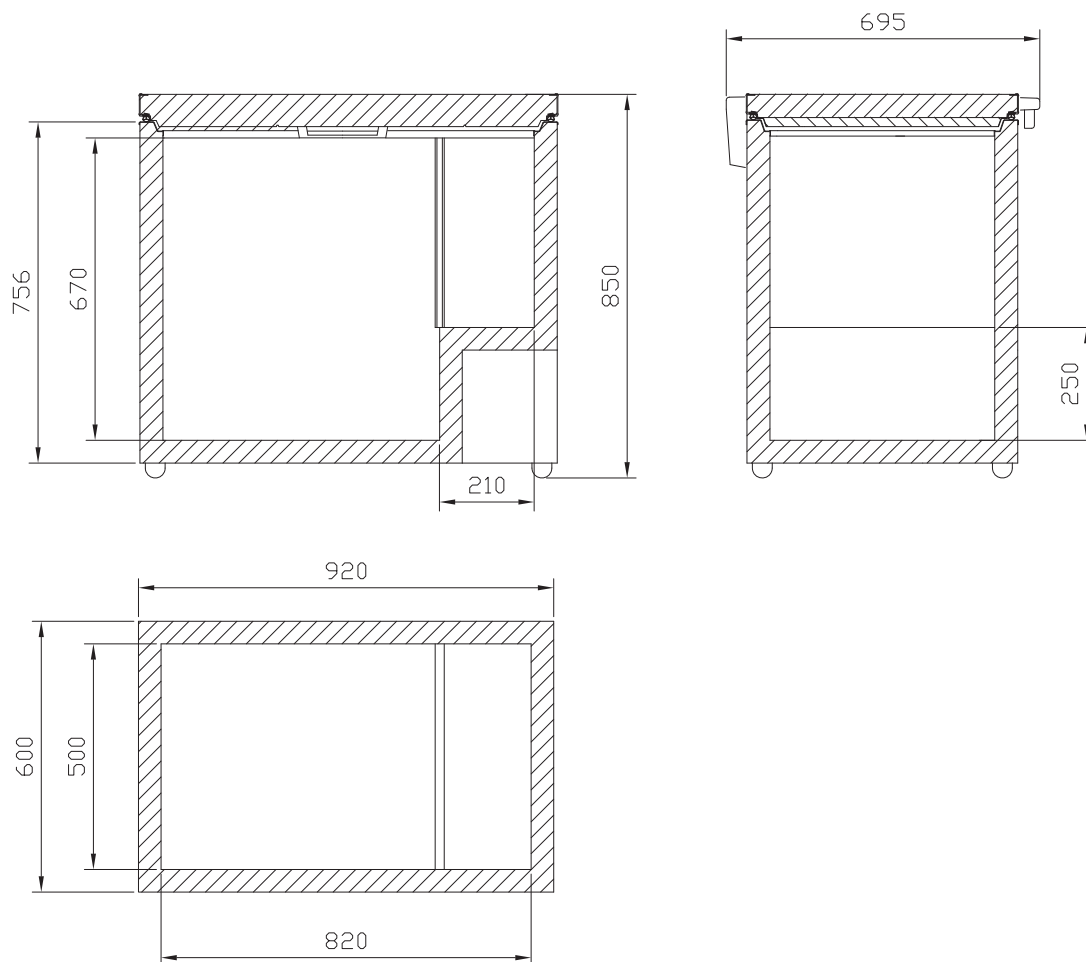

HF 271

ECONOMY CHEST FREEZER

All measurements in mm

Height, mm	850
Width, mm	920
Depth, mm	600
Incl. handle and hinge, mm	695

VESTFROST
SOLUTIONS

A/S Vestfrost
Falkevej 12
DK-6705 Esbjerg Ø
www.vestfrostsolutions.com