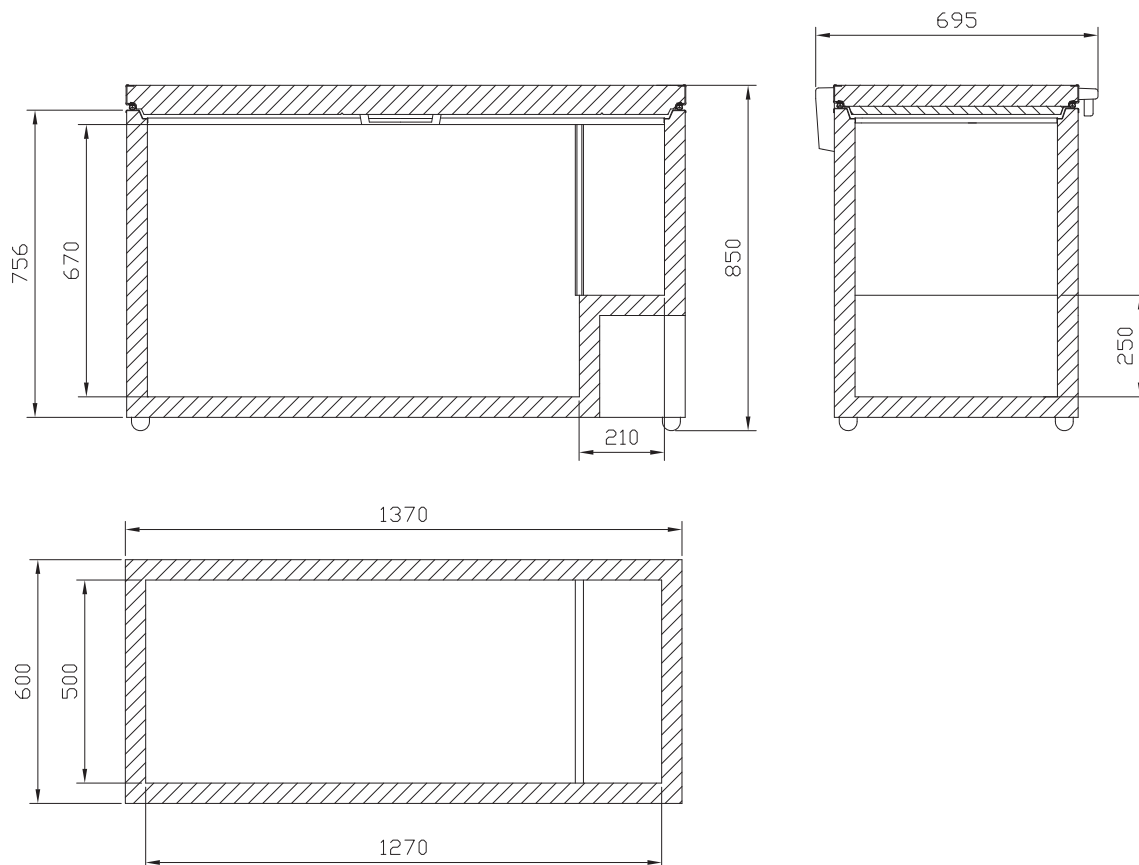

HF 425

CHEST FREEZER

All measurements in mm

Height, mm	850
Width, mm	1370
Depth, mm	600
Incl. handle and hinge, mm	695

VESTFROST
SOLUTIONS

A/S Vestfrost
Falkevej 12
DK-6705 Esbjerg Ø
www.vestfrostsolutions.com