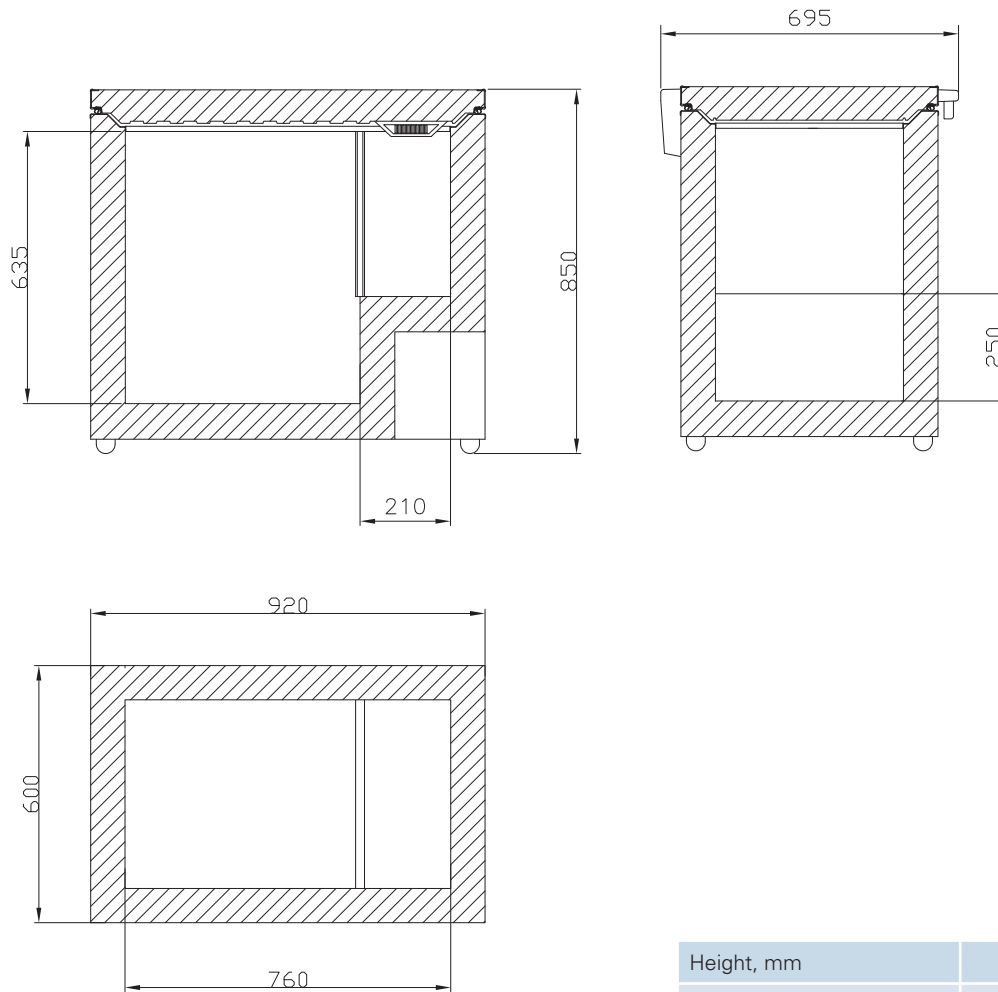

SB 200

ENERGY CHEST FREEZER

All measurements in mm

Height, mm	850
Width, mm	920
Depth, mm	600
Incl. handle and hinge, mm	695

VESTFROST
SOLUTIONS

A/S Vestfrost
Falkevej 12
DK-6705 Esbjerg Ø
www.vestfrostsolutions.com