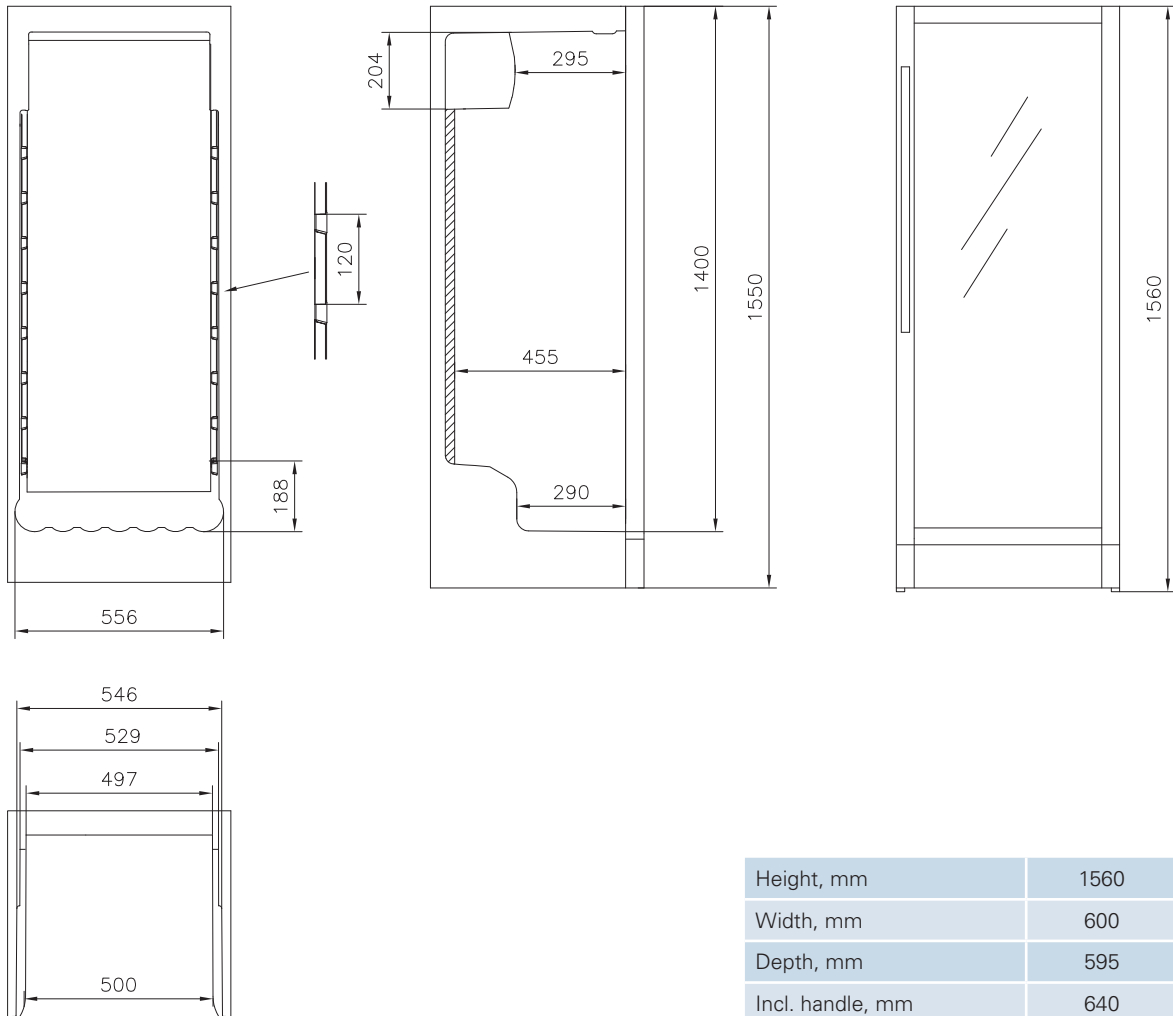

W 155

WINE CABINET

All measurements in mm

Height, mm	1560
Width, mm	600
Depth, mm	595
Incl. handle, mm	640
Incl. open door, mm	1180

VESTFROST
SOLUTIONS

A/S Vestfrost
Falkevej 12
DK-6705 Esbjerg Ø
www.vestfrostsolutions.com