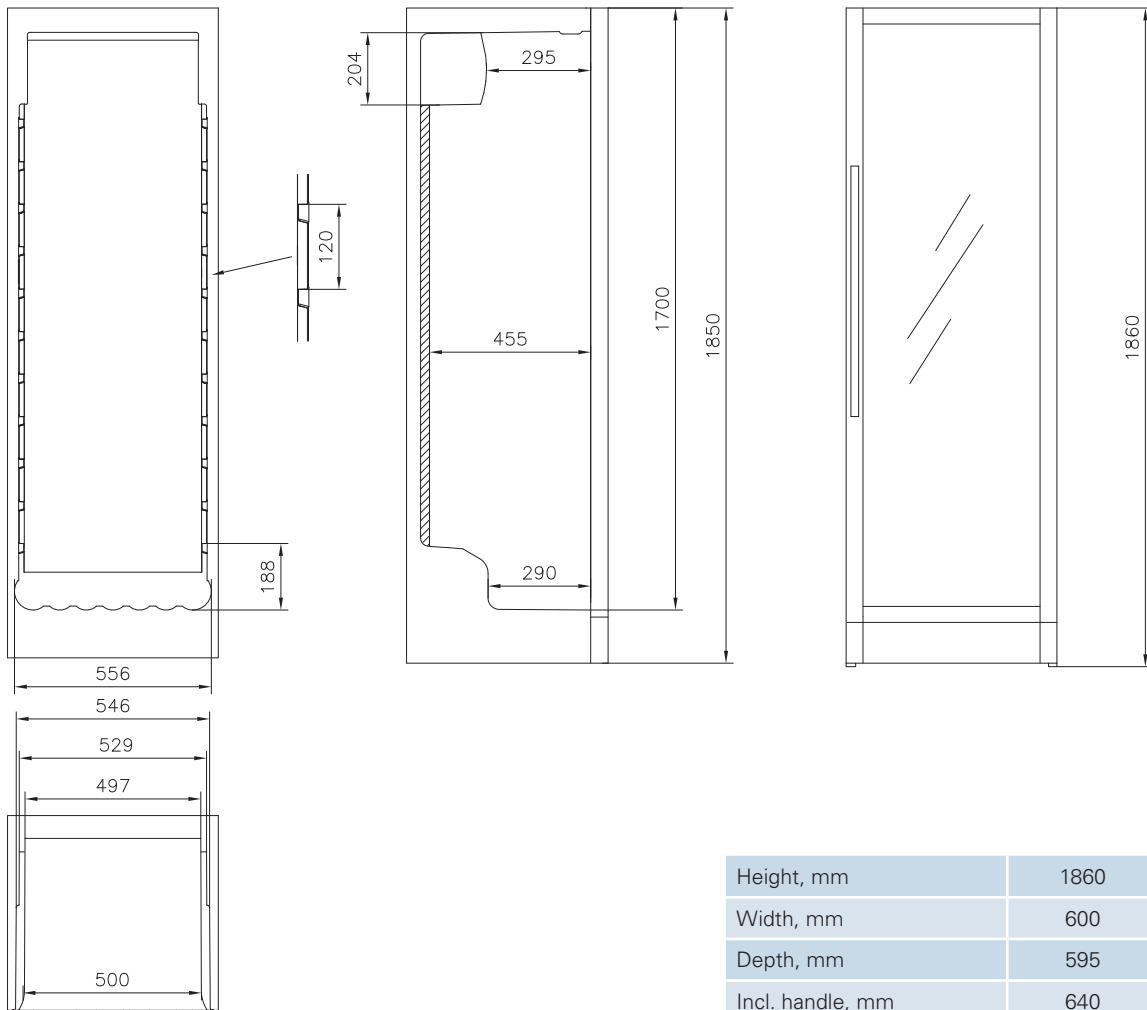

W 185

WINE CABINET

All measurements in mm

Height, mm	1860
Width, mm	600
Depth, mm	595
Incl. handle, mm	640
Incl. open door, mm	1180

VESTFROST
SOLUTIONS

A/S Vestfrost
Falkevej 12
DK-6705 Esbjerg Ø
www.vestfrostsolutions.com